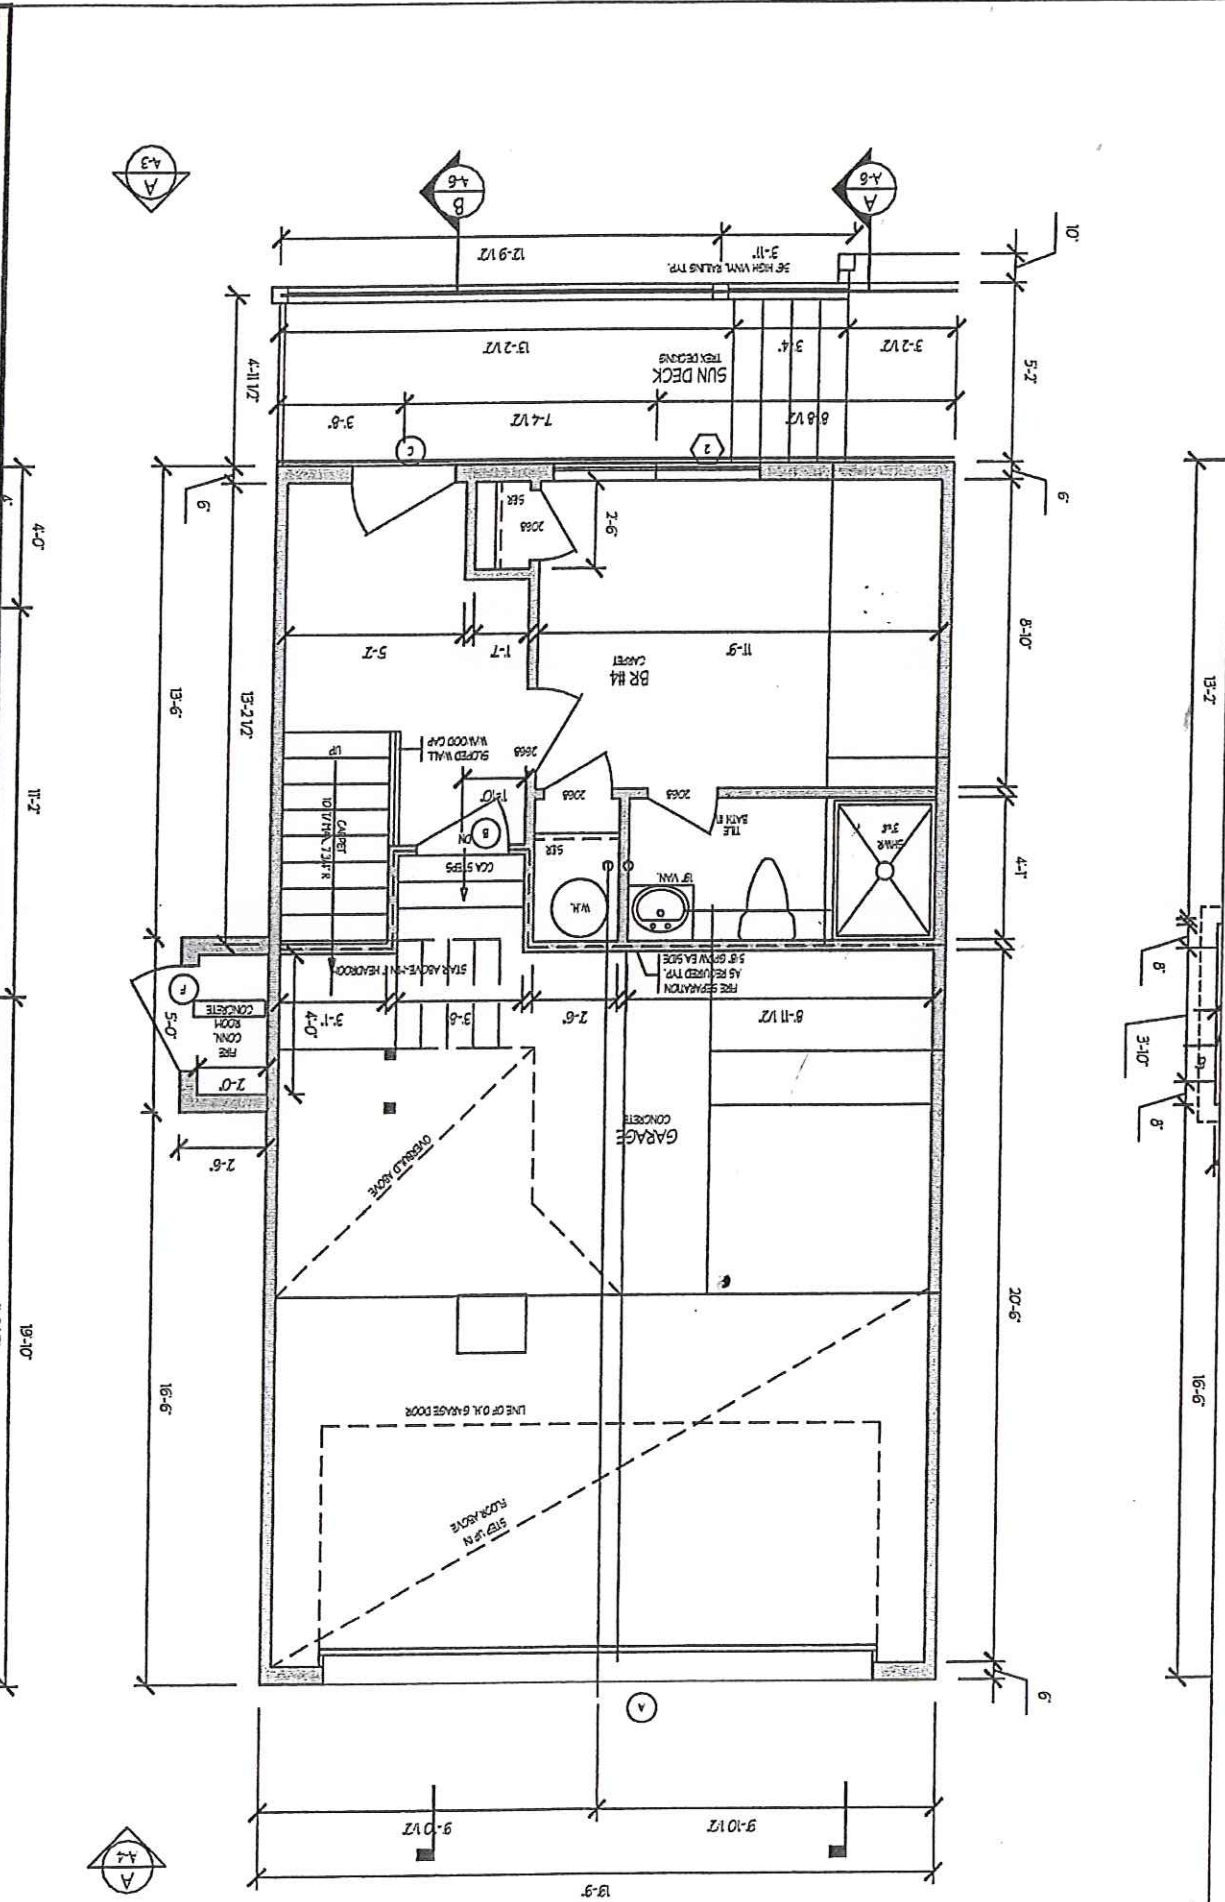

DRAWING TITLE
proposed plan

PROJECT NAME
captain's view villas

bluehouse architecture, llc
 1993 Butler Road
 Martinsville, Maryland 21104
 mdr@bluehousearch.com

Phone: 410-518-3377
 Fax: 410-518-3377
 www.bluehousearch.com

**FOR DESIGN
 REVIEW ONLY -
 NOT FOR
 CONSTRUCTION**

SCALE: 3/16" = 1'-0"
 DATE: ©06/04/2007
 FILE No.: 07012-cd

PROJ. NO. 07012
 DRAWING NO. **pl-b**
 1 of XX

DRAWING TITLE
Proposed plan

PROJECT NAME
captain's view villas

SCALE: 3/16" = 1'-0"

DATE: 06/04/2007

FILE NO.: 07012-cd

PROJ. NO. 07012

DRAWING NO. p1-2

1 of XX