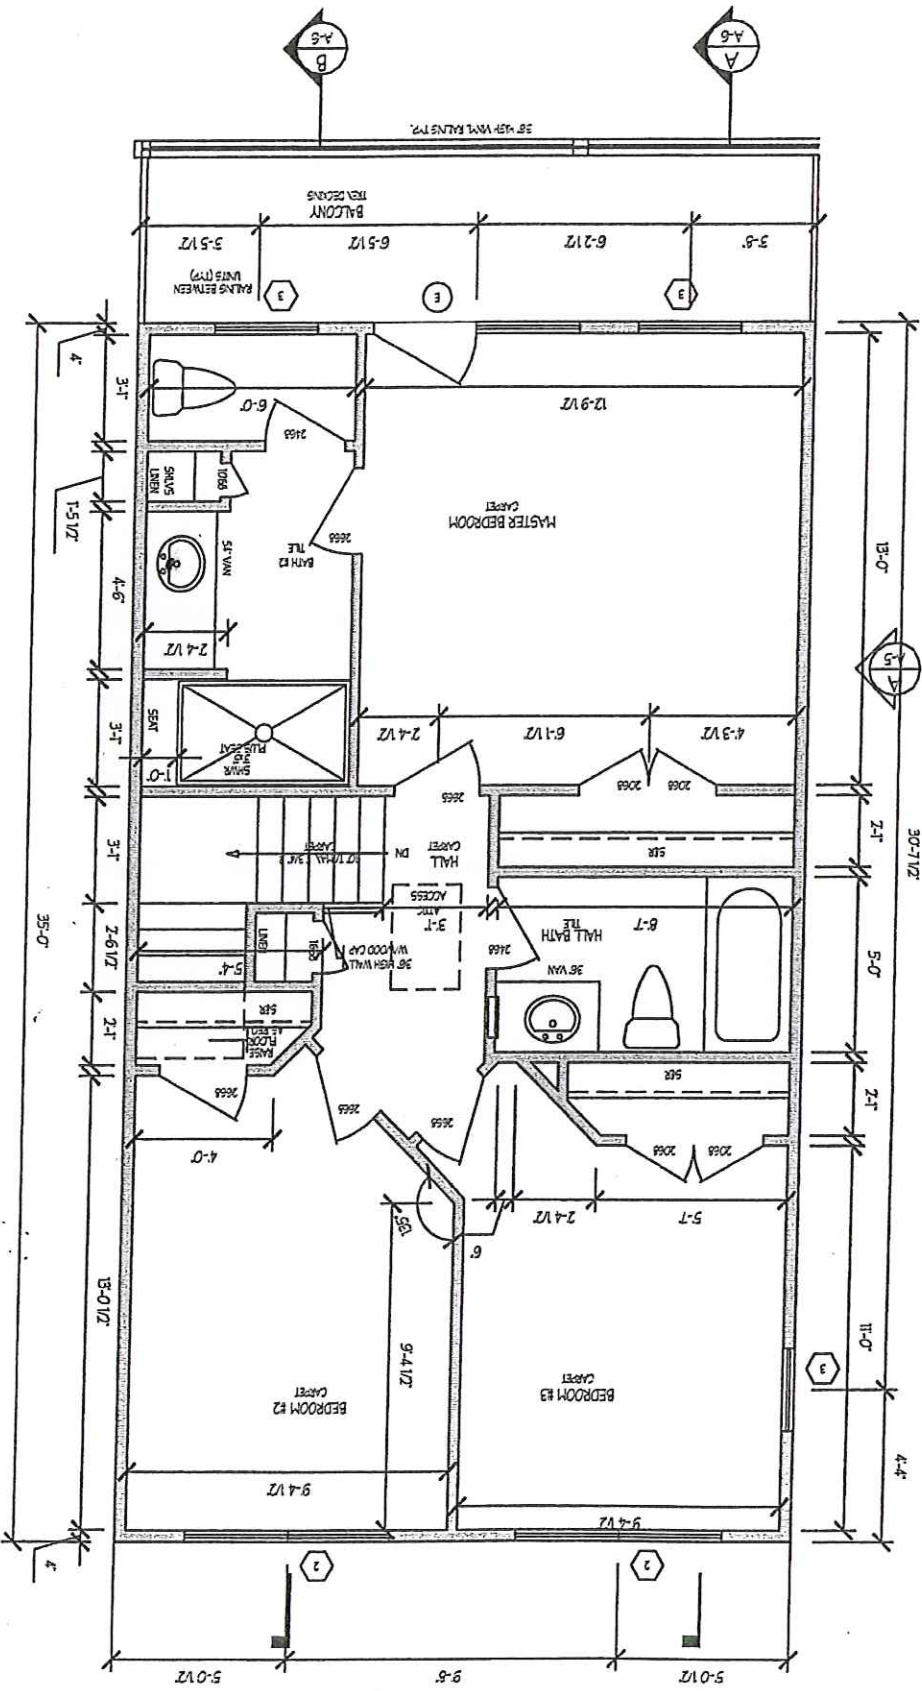

DRAWING TITLE
proposed plan

PROJECT NAME
captain's view villas

bluehouse architecture, llc
 1993 Butler Road
 Martinsville, Maryland 21104
 mdr@bluehousearch.com

Phone: 410-518-3377
 Fax: 410-518-3377
 www.bluehousearch.com

**FOR DESIGN
 REVIEW ONLY -
 NOT FOR
 CONSTRUCTION**

SCALE: 3/16" = 1'-0"
 DATE: ©06/04/2007
 FILE No.: 07012-cd

PROJ. NO. 07012
 DRAWING NO. **pl-b**
 1 of XX

DRAWING TITLE
Proposed plan

PROJECT NAME
captain's view villas

SCALE: 3/16" = 1'-0"

DATE: 06/04/2007

FILE NO.: 07012-cd

PROJ. NO. 07012

DRAWING NO. p1-2

1 of XX